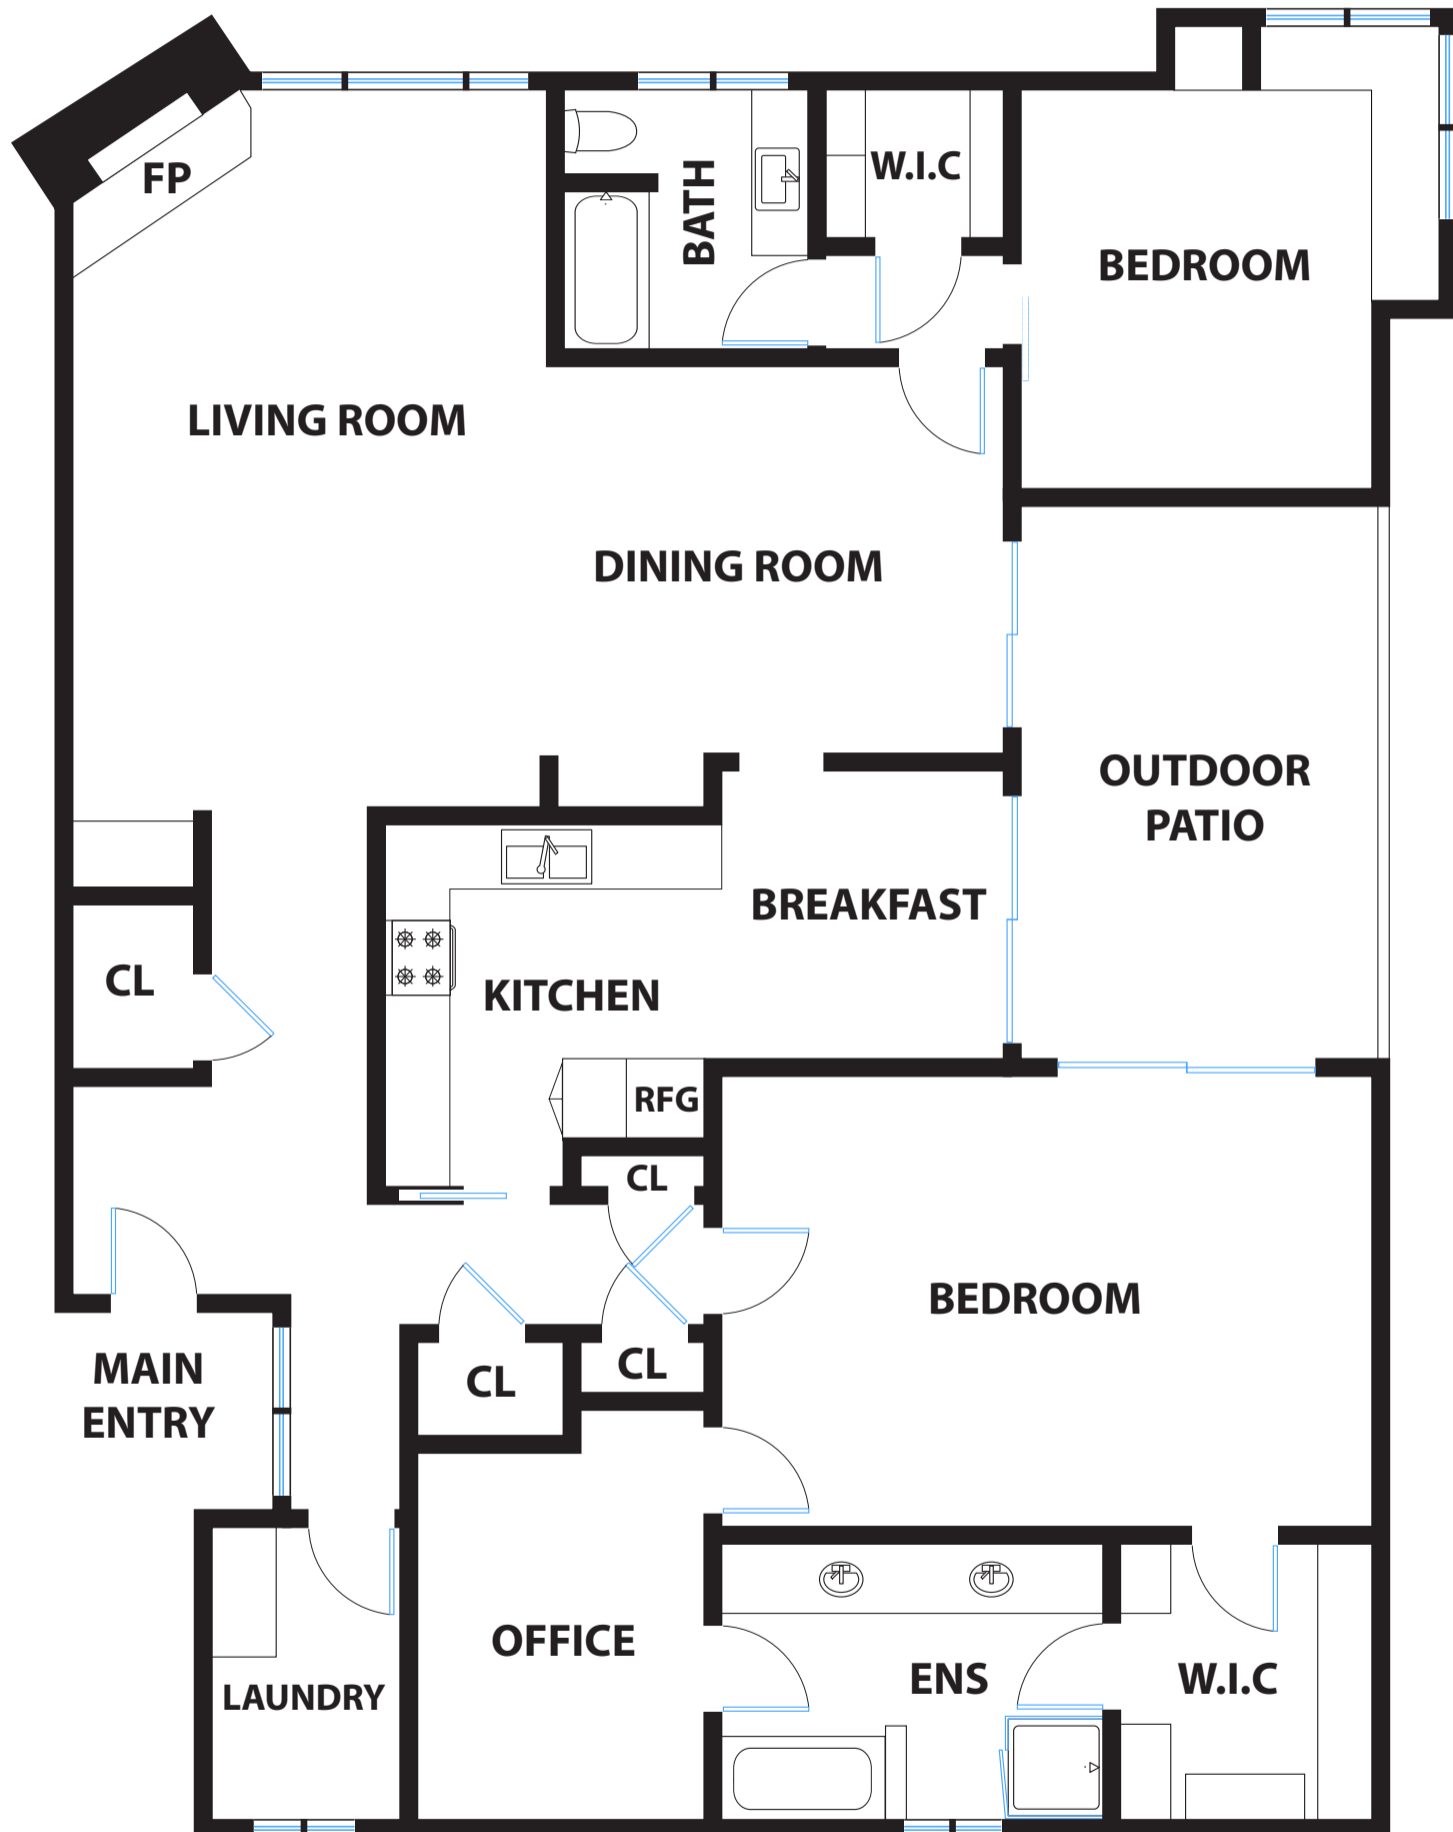

# 1204 SHARON PARK DRIVE #79

MENLO PARK

DISCLAIMER: RENDERING BY OPEN HOMES PHOTOGRAPHY. ALL MEASUREMENTS ARE APPROXIMATE AND MAY NOT BE EXACT.  
DO NOT RELY ON THE ACCURACY OF THIS FLOOR PLAN WHEN DETERMINING THE PRICE OF A PROPERTY OR MAKING DECISIONS  
REGARDING BUYING OR SELLING OF PROPERTIES WITHOUT INDEPENDENT VERIFICATION.